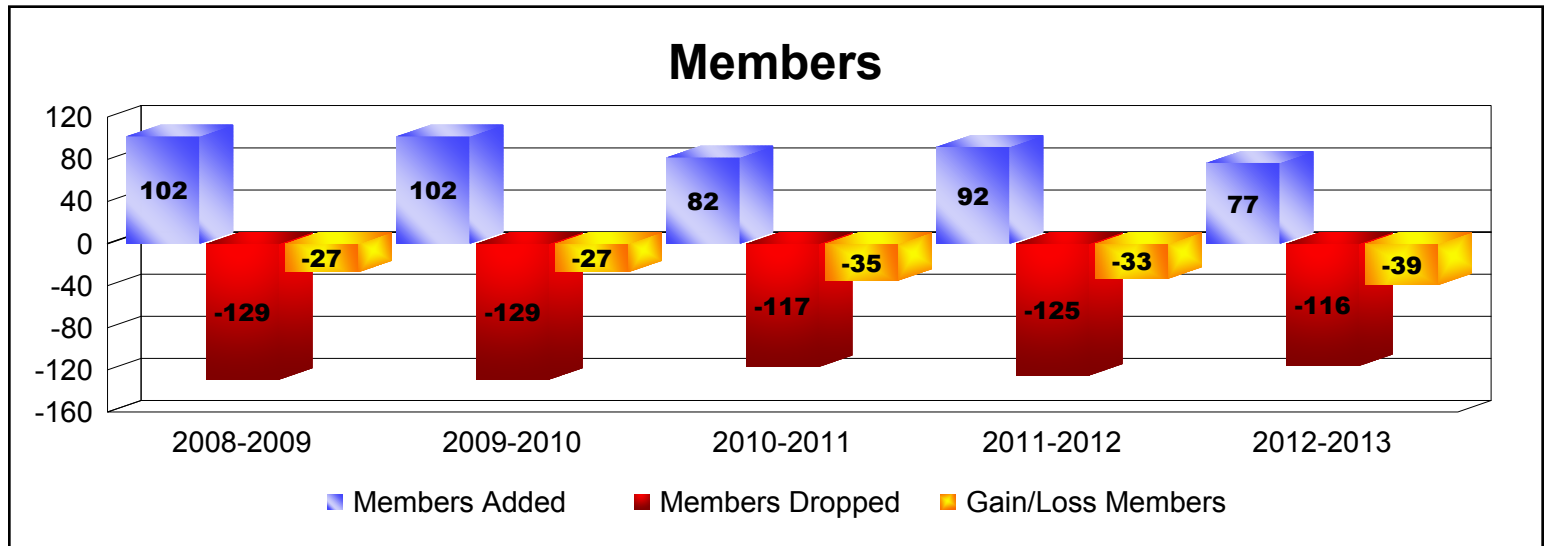

Year	New Clubs	Dropped Clubs	Gain/Loss Clubs	New Members	Charter Members	Reinstate Members	Transfer Members	Total Member Added	Total Members Dropped	Gain/Loss Members
2008-2009	0	0	0	79	0	17	6	102	-129	-27
2009-2010	0	0	0	84	0	8	10	102	-129	-27
2010-2011	0	0	0	70	0	5	7	82	-117	-35
2011-2012	0	0	0	76	0	9	7	92	-125	-33
2012-2013	0	0	0	62	0	9	6	77	-116	-39
<b>Average</b>	<b>0</b>	<b>0</b>	<b>0</b>	<b>74</b>	<b>0</b>	<b>10</b>	<b>7</b>	<b>91</b>	<b>-123</b>	<b>-32</b>

Year	New Clubs	Dropped Clubs	Gain/Loss Clubs	New Members	Charter Members	Reinstate Members	Transfer Members	Total Member Added	Total Members Dropped	Gain/Loss Members
2008-2009	1	-3	-2	121	33	11	23	188	-183	5
2009-2010	0	-1	-1	86	0	10	13	109	-205	-96
2010-2011	0	-3	-3	75	0	8	20	103	-187	-84
2011-2012	0	-1	-1	89	0	12	11	112	-121	-9
2012-2013	0	-2	-2	61	0	1	6	68	-127	-59
<b>Average</b>	<b>0</b>	<b>-2</b>	<b>-2</b>	<b>86</b>	<b>7</b>	<b>8</b>	<b>15</b>	<b>116</b>	<b>-165</b>	<b>-49</b>