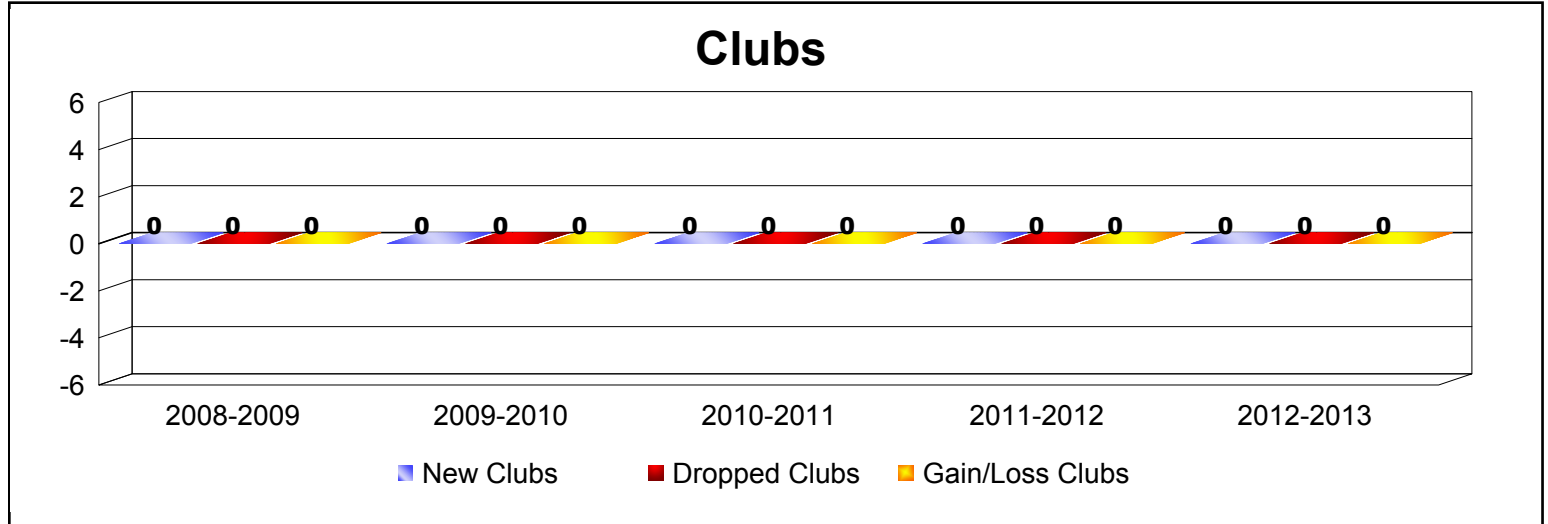

Year	New Clubs	Dropped Clubs	Gain/Loss Clubs	New Members	Charter Members	Reinstate Members	Transfer Members	Total Member Added	Total Members Dropped	Gain/Loss Members
2008-2009	0	0	0	79	0	17	6	102	-129	-27
2009-2010	0	0	0	84	0	8	10	102	-129	-27
2010-2011	0	0	0	70	0	5	7	82	-117	-35
2011-2012	0	0	0	76	0	9	7	92	-125	-33
2012-2013	0	0	0	62	0	9	6	77	-116	-39
<b>Average</b>	<b>0</b>	<b>0</b>	<b>0</b>	<b>74</b>	<b>0</b>	<b>10</b>	<b>7</b>	<b>91</b>	<b>-123</b>	<b>-32</b>

Year	New Clubs	Dropped Clubs	Gain/Loss Clubs	New Members	Charter Members	Reinstate Members	Transfer Members	Total Member Added	Total Members Dropped	Gain/Loss Members
2008-2009	1	-3	-2	121	33	11	23	188	-183	5
2009-2010	0	-1	-1	86	0	10	13	109	-205	-96
2010-2011	0	-3	-3	75	0	8	20	103	-187	-84
2011-2012	0	-1	-1	89	0	12	11	112	-121	-9
2012-2013	0	-2	-2	61	0	1	6	68	-127	-59
<b>Average</b>	<b>0</b>	<b>-2</b>	<b>-2</b>	<b>86</b>	<b>7</b>	<b>8</b>	<b>15</b>	<b>116</b>	<b>-165</b>	<b>-49</b>