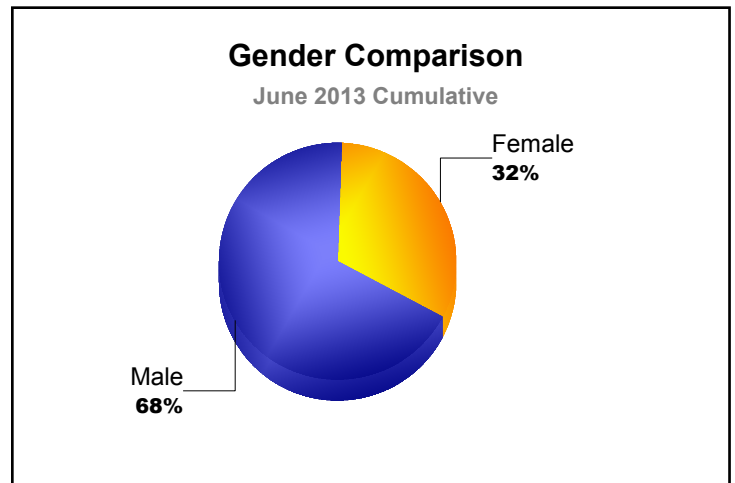

Year	New Clubs	Dropped Clubs	Gain/Loss Clubs	New Members	Charter Members	Reinstate Members	Transfer Members	Total Member Added	Total Members Dropped	Gain/Loss Members
2008-2009	0	0	0	79	0	17	6	102	-129	-27
2009-2010	0	0	0	84	0	8	10	102	-129	-27
2010-2011	0	0	0	70	0	5	7	82	-117	-35
2011-2012	0	0	0	76	0	9	7	92	-125	-33
2012-2013	0	0	0	62	0	9	6	77	-116	-39
<b>Average</b>	<b>0</b>	<b>0</b>	<b>0</b>	<b>74</b>	<b>0</b>	<b>10</b>	<b>7</b>	<b>91</b>	<b>-123</b>	<b>-32</b>