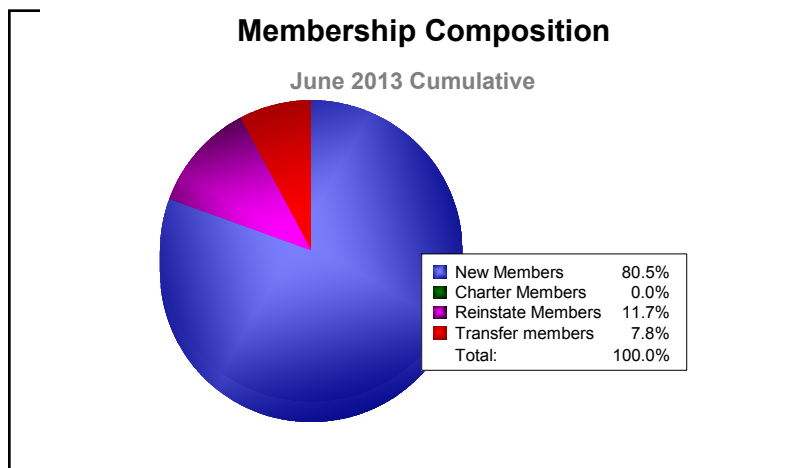

Year	New Clubs	Dropped Clubs	Gain/Loss Clubs	New Members	Charter Members	Reinstate Members	Transfer Members	Total Member Added	Total Members Dropped	Gain/Loss Members
2008-2009	0	0	0	79	0	17	6	102	-129	-27
2009-2010	0	0	0	84	0	8	10	102	-129	-27
2010-2011	0	0	0	70	0	5	7	82	-117	-35
2011-2012	0	0	0	76	0	9	7	92	-125	-33
2012-2013	0	0	0	62	0	9	6	77	-116	-39
<b>Average</b>	<b>0</b>	<b>0</b>	<b>0</b>	<b>74</b>	<b>0</b>	<b>10</b>	<b>7</b>	<b>91</b>	<b>-123</b>	<b>-32</b>